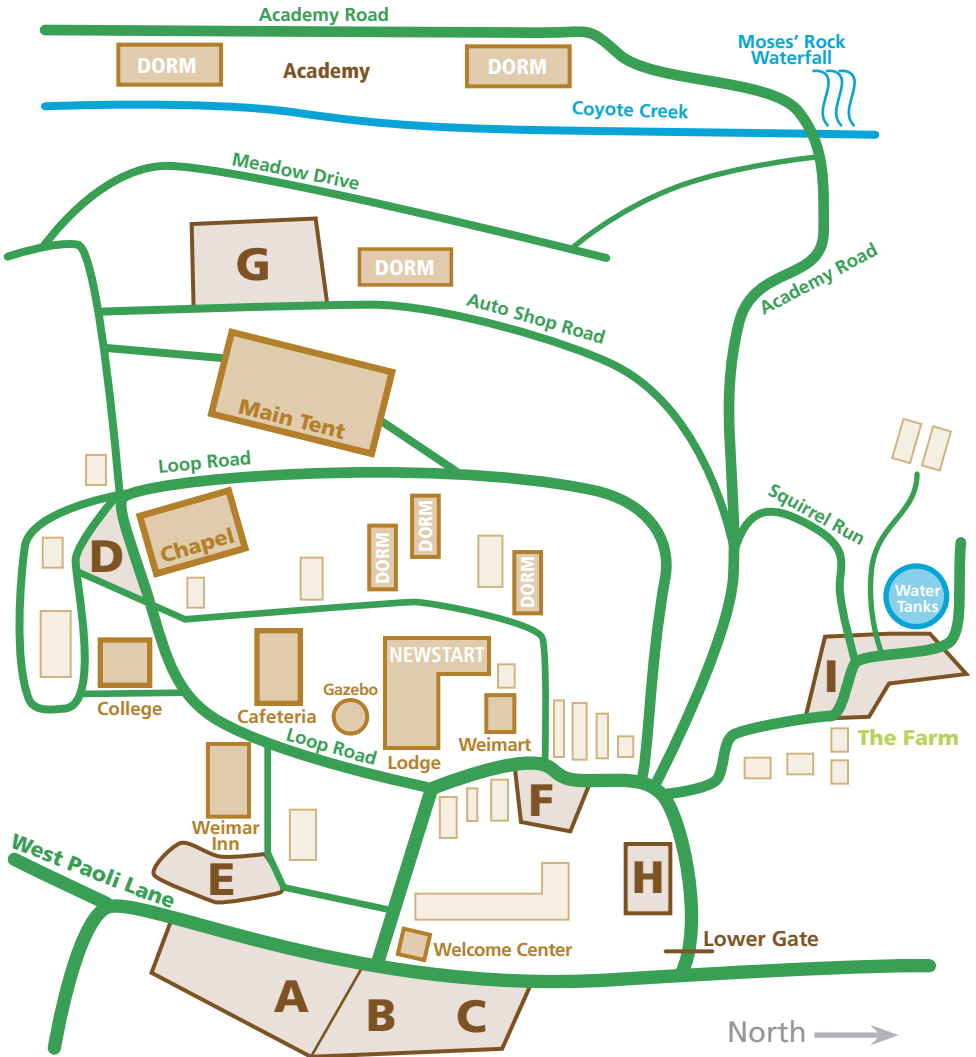

# WEIMAR CENTER OF HEALTH & EDUCATION CAMPUS MAP

*Be sure to pick up a trail map and take advantage of the miles of beautiful trails that Weimar has on its grounds.*

MAP KEY	
<b>A-I</b>	Parking
<b>H</b>	Basketball Court